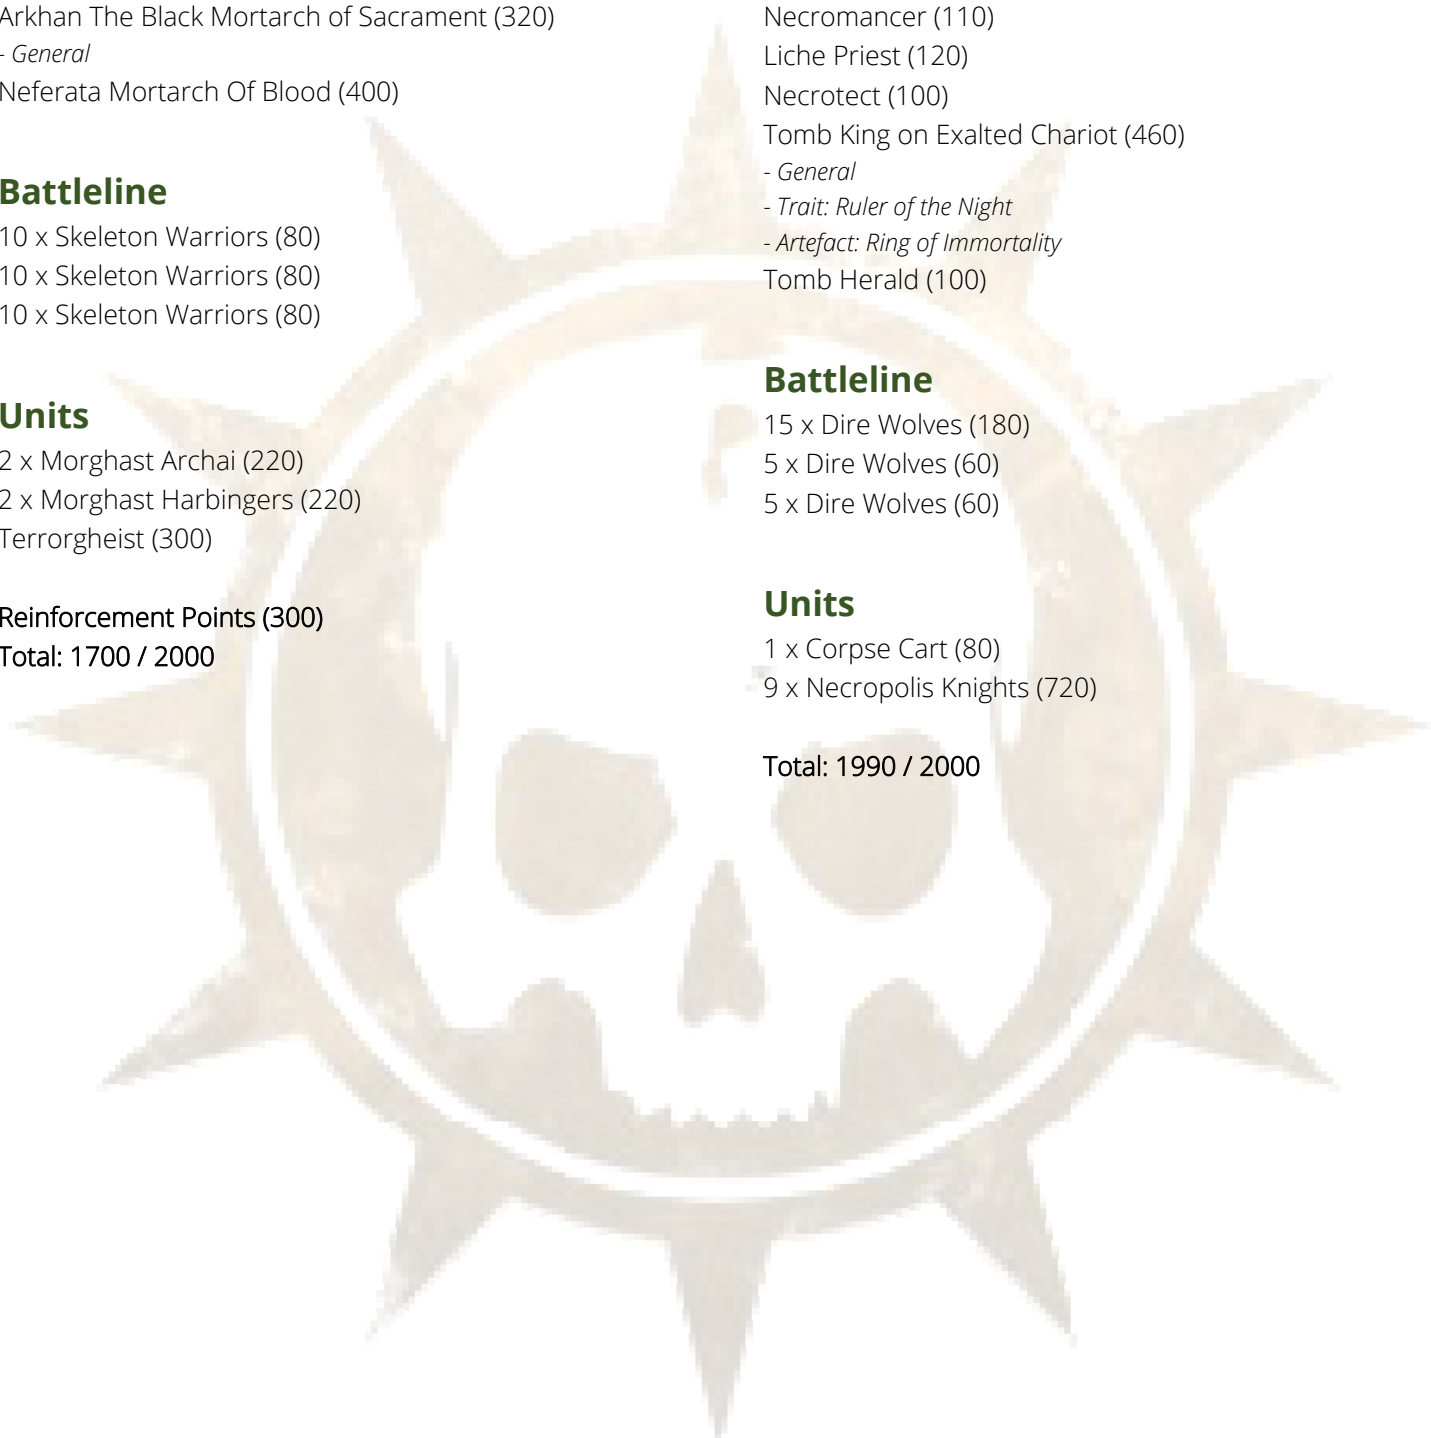

CALL TO GLORY 2018 - DEATH

Matthew Campi Allegiance: Death

Leaders

Arkhan The Black Mortarch of Sacrament (320)
- *General*
Neferata Mortarch Of Blood (400)

Battleline

10 x Skeleton Warriors (80)
10 x Skeleton Warriors (80)
10 x Skeleton Warriors (80)

Units

2 x Morghast Archai (220)
2 x Morghast Harbingers (220)
Terrorgheist (300)

Reinforcement Points (300)
Total: 1700 / 2000

Blake Kerwick Allegiance: Death

Leaders

Necromancer (110)
Liche Priest (120)
Necrotect (100)
Tomb King on Exalted Chariot (460)
- *General*
- *Trait: Ruler of the Night*
- *Artefact: Ring of Immortality*
Tomb Herald (100)

Battleline

15 x Dire Wolves (180)
5 x Dire Wolves (60)
5 x Dire Wolves (60)

Units

1 x Corpse Cart (80)
9 x Necropolis Knights (720)

Total: 1990 / 2000